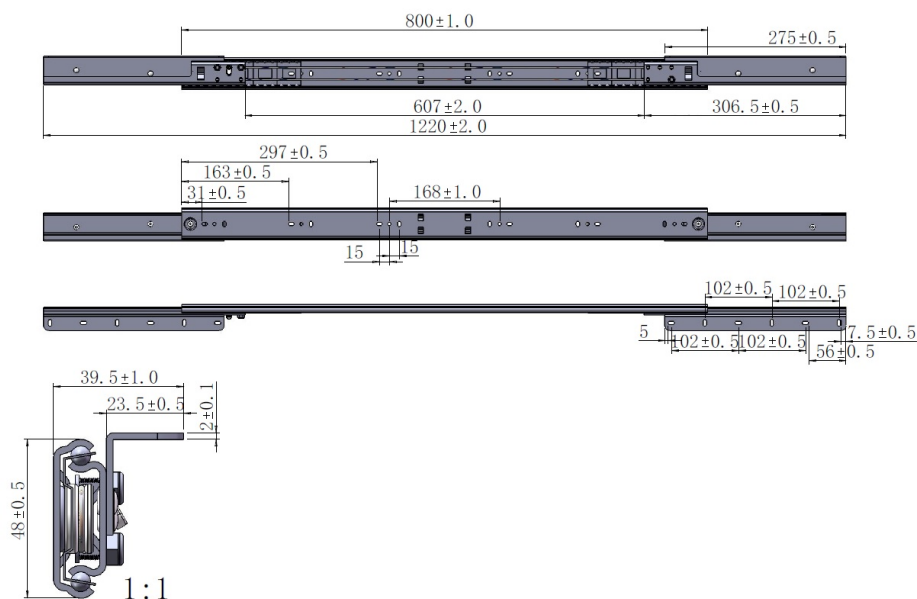

PRODUCT SHEET

Description:

Synchron Slide S 800/607, Opening 607mm, Wing 275mm, Lenght:1220mm, Closed Lenght:800mm, Opening:607mm,, Profile Height: 48mm, 2,0mm Steel, Mounting Height 50mm,, Load Capacity 90 KG

Item number:

24.03.553-0

Units	Box	Carton	HS Code	Barcode
Pair	1	4	8302420090	 5704866088176

SISO A/S

Mileparken 11
DK-2740 Skovlunde
Denmark
VAT: DK 24786013

Phone +45 45 830 900

www.siso.dk
siso@siso.dk

Danske Bank
Nytorv Branch
Copenhagen
SWIFT: DABADKKK